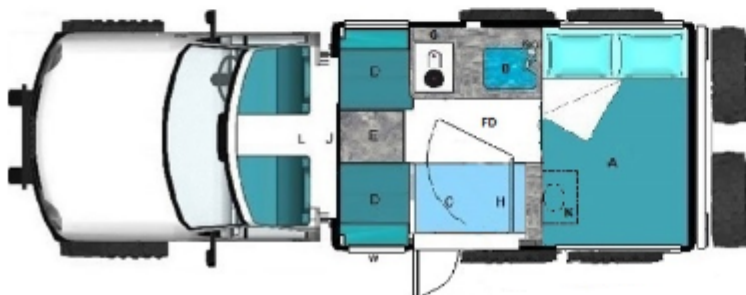

Extreme 330 FD 6x6

FD

1. **EXTREME**
   A Bed 1300mm x 1870mm
   B Sink Benchtop & Drawers
   C Entry
   D Single Seat
   E Table - Converts to Single Bed
   F Bench & Drawers
   G Cooktop Bench & Drawers
   H Shower & Toilet
   J Cab Access
   K Slide Out Toilet
   L Single Cab Model
   W Window