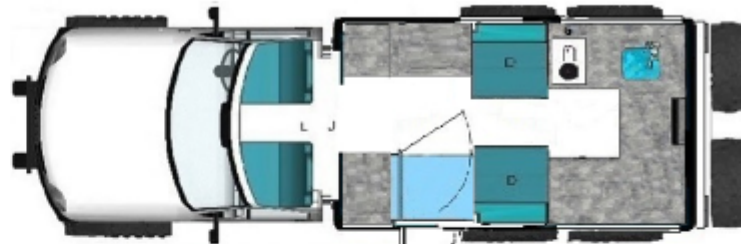

## Extreme 330 BDBO 6x6

### BD BO

- EXTREME**  
 A Bed 1400mm x 2000mm  
 B Sink Benchtop & Drawers  
 C Entry  
 D Single Seat  
 E Table - Converts to Single Bed  
 F Bench & Drawers  
 G Cooktop Bench & Drawers  
 H Shower & Toilet  
 J Cab Access  
 K Slide Out Toilet  
 L Single Cab Model  
 W Window

## Extreme 330 FDBO 6x6

### FD BO

- EXTREME**  
 A Bed 1400mm x 2000mm  
 B Sink Benchtop & Drawers  
 C Entry  
 D Single Seat  
 E Table - Converts to Single Bed  
 F Bench & Drawers  
 G Cooktop Bench & Drawers  
 H Shower & Toilet  
 J Cab Access  
 K Slide Out Toilet  
 L Single Cab Model  
 W Window