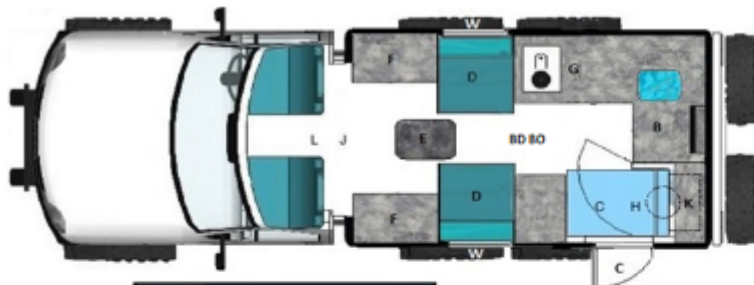

## Extreme 330 BDBO 6x6

### BD BO

- EXTREME**  
 A Bed 1400mm x 2000mm  
 B Sink Benchtop & Drawers  
 C Entry  
 D Single Seat  
 E Table - Converts to Single Bed  
 F Bench & Drawers  
 G Cooktop Bench & Drawers  
 H Shower & Toilet  
 J Cab Access  
 K Slide Out Toilet  
 L Single Cab Model  
 W Window

### FD BO

- EXTREME**  
 A Bed 1400mm x 2000mm  
 B Sink Benchtop & Drawers  
 C Entry  
 D Single Seat  
 E Table - Converts to Single Bed  
 F Bench & Drawers  
 G Cooktop Bench & Drawers  
 H Shower & Toilet  
 J Cab Access  
 K Slide Out Toilet  
 L Single Cab Model  
 W Window

### FD

- EXTREME**  
 A Bed 1300mm x 1870mm  
 B Sink Benchtop & Drawers  
 C Entry  
 D Single Seat  
 E Table - Converts to Single Bed  
 F Bench & Drawers  
 G Cooktop Bench & Drawers  
 H Shower & Toilet  
 J Cab Access  
 K Slide Out Toilet  
 L Single Cab Model  
 W Window